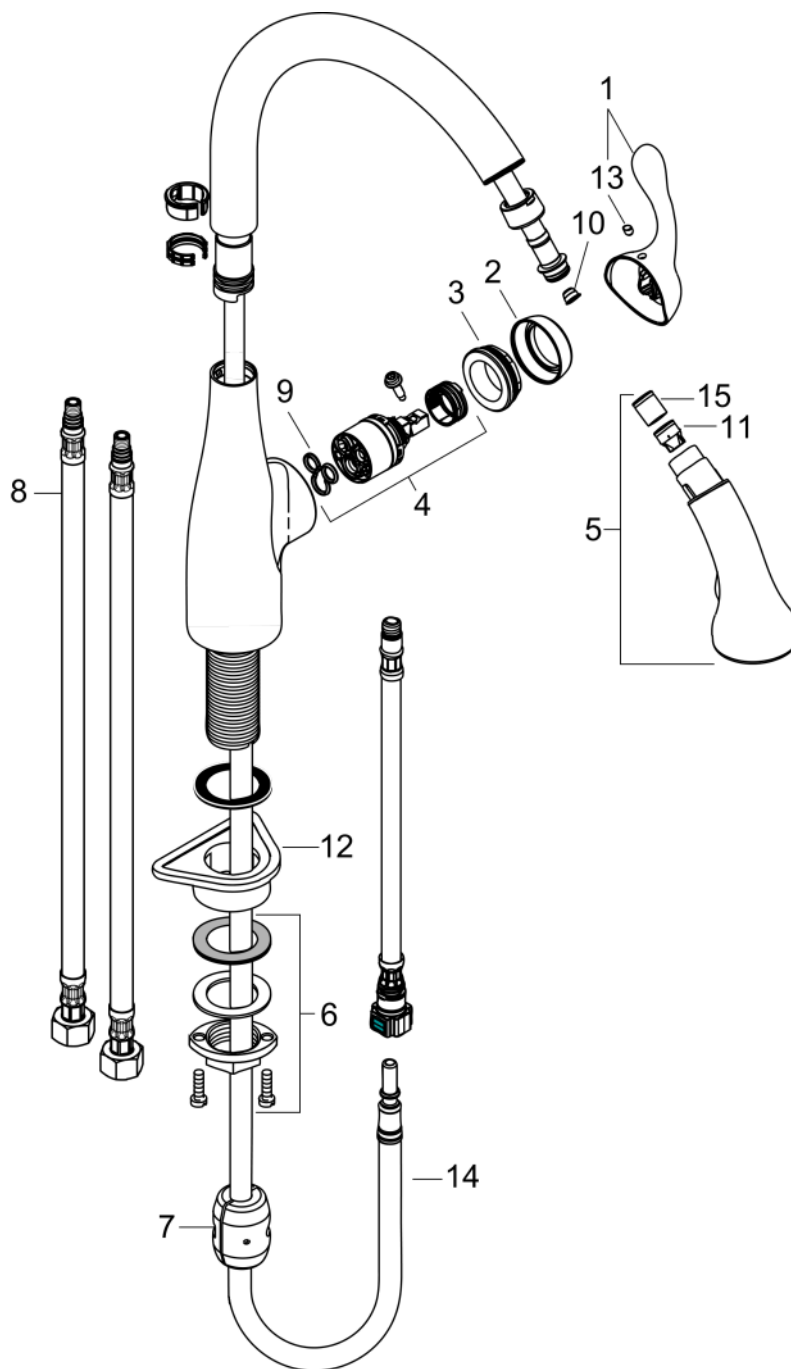

Allegro E Gourmet

Allegro E Gourmet 2-Spray SemiPro Kitchen Faucet, Pull-Down, 1.75 GPM

Finishes : steel optic Part no. : 06460860

Description

Features

- Swivel range 150°
- Full and needle spray
- Locking spray diverter (reverts to default spray mode upon valve closing)
- MagFit magnetic sprayhead docking
- Single-hole installation
- Flow: 1.75 GPM
- Ceramic cartridge
- #8 hoses
- Integrated double backflow prevention

Item details

List Price \$ 860.00

Technology

Compliance

Product image

Scale drawing

Allegro E Gourmet

Allegro E Gourmet 2-Spray SemiPro Kitchen Faucet, Pull-Down, 1.75 GPM

Finishes : steel optic Part no. : 06460860

Exploded drawing

Year of production: >11/15

Allegro E Gourmet

Allegro E Gourmet 2-Spray SemiPro Kitchen Faucet, Pull-Down, 1.75 GPM

Finishes : steel optic Part no. : 06460860

Spare parts list

Year of production: >11/15

Pos.	Description	Part no.	Price	PU
1	handle	98597801	-	1
2	flange	96468800	-	1
3	nut	96461000	-	1
4	cartridge, assy	92730000	-	1
5	handspray	98599801	-	1
6	fixing set (Ø 34)	95049000	-	1
7	weight	92500000	-	1
8	connection hose 35½" M8x0,75 3/8"	96316001	-	1
9	seal	95008000	-	1
10	filter	97735000	-	1
11	set of non return valves DW 15	97350000	-	1
12	support	97523000	-	1
13	screw cover	88655000	-	1
14	hose 1,50 m	88624000	-	1
15	non return valve	93218000	-	1
a	connection hose 600 mm M10x1	95561000	-	1
b	locking screw for handle	95140000	-	1