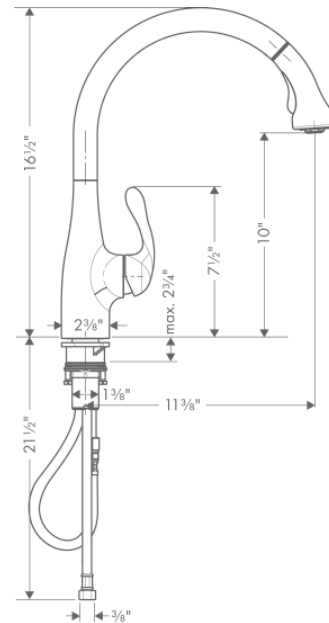

Allegro E Gourmet

Allegro E Gourmet 2-Spray SemiPro Kitchen Faucet, Pull-Down, 1.75 GPM

Finishes : steel optic Part no. : 06460860

Description

Features

- Swivel range 150°
- Full and needle spray
- Locking spray diverter (reverts to default spray mode upon valve closing)
- MagFit magnetic sprayhead docking
- Single-hole installation
- Flow: 1.75 GPM
- Ceramic cartridge
- #8 hoses
- Integrated double backflow prevention

Item details

List Price \$ 860.00

Technology

Compliance

Product image

Scale drawing

Allegro E Gourmet

Allegro E Gourmet 2-Spray SemiPro Kitchen Faucet, Pull-Down, 1.75 GPM

Finishes : steel optic Part no. : 06460860

Exploded drawing

Year of production: >11/15

Allegro E Gourmet

Allegro E Gourmet 2-Spray SemiPro Kitchen Faucet, Pull-Down, 1.75 GPM

Finishes : steel optic Part no. : 06460860

Spare parts list

Year of production: >11/15

Pos.	Description	Part no.	Price	PU
1	handle	98597801	-	1
2	flange	96468800	-	1
3	nut	96461000	-	1
4	cartridge, assy	92730000	-	1
5	handspray	98599801	-	1
6	fixing set (Ø 34)	95049000	-	1
7	weight	92500000	-	1
8	connection hose 35½" M8x0,75 3/8"	96316001	-	1
9	seal	95008000	-	1
10	filter	97735000	-	1
11	set of non return valves DW 15	97350000	-	1
12	support	97523000	-	1
13	screw cover	88655000	-	1
14	hose 1,50 m	88624000	-	1
15	non return valve	93218000	-	1
a	connection hose 600 mm M10x1	95561000	-	1
b	locking screw for handle	95140000	-	1